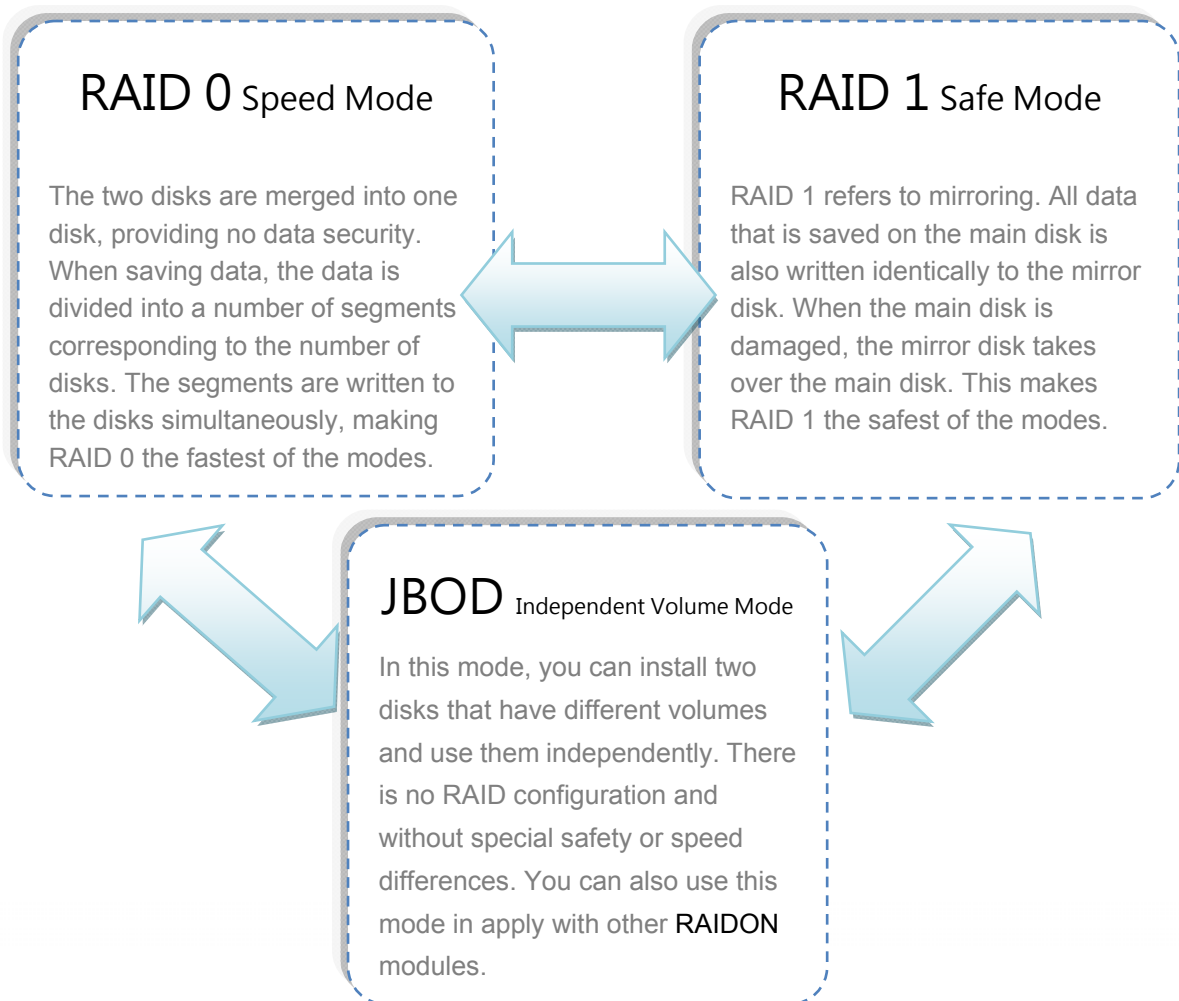

Support HDD Swap With UASP Design With More Efficient Transmission

GR3660-B3 is a full-featured simple and easy dual bay storage device, along with RAID 0 (Striping), RAID 1 (Mirroring), and JBOD three application modes, with Super Speed USB3.0 transmission interface, not only with fast transmission performance but also easily content data safety with 8TB large storage capacity or information exchange requirement.

GR3660-B3

Function Switching By Oneself

RAID 0 Mode

RAID 1 Mode

JBOD Mode

GR3660-B3 has three configuration modes built-in: RAID 1 (Safe Mode), RAID 0 (Speed Mode), and JBOD (Two Independent Volumes) for you to choose according to your needs.

SATA III 6G

Chip Design Enjoy Extreme Speed

GR3660-B3 internal use SATA III (6G) chip design and transform into the most easy to use USB3.0 (5G) interface, backwards compatible with USB 2.0 and USB 1.1, not only comprehensive range of usage but also leaving your data transfer without waiting to complete an instant. USB 3.0 performance will slight decrease due to maximum and fragmented data transfer mainly due to the transmission technology.

In order to allow better transmission performance, GR3660-B3 add UASP function to transfer data without waiting for previous data transfer is completed before the current transmission data movement, and improved in CPU utilization, data delay and waiting .