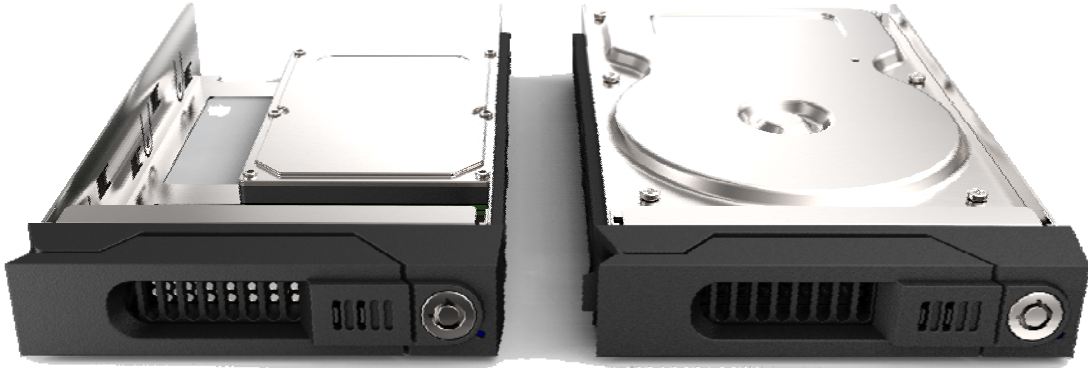

GR3660-B3 A High-Speed Storage System

For An Extensive Range Of Applications

Currently SSD performance beyond traditional hard disk, remarkable performance reads data is replace the traditional hard disk as a boot device.

However, when you have 3.5-inch HDD, 2.5-inch HDD or SSD each replacing required to remove enclosure which is a high burden work. Now just through GR3660 can help you achieve both SSD to be a system disk and hard disk swap data store, can be installed through the hot-swap design; removable hard drive tray design, combined with external box convenience the plug and play and stability advantages of a built-in tray, allowing you to easily swap on the move.